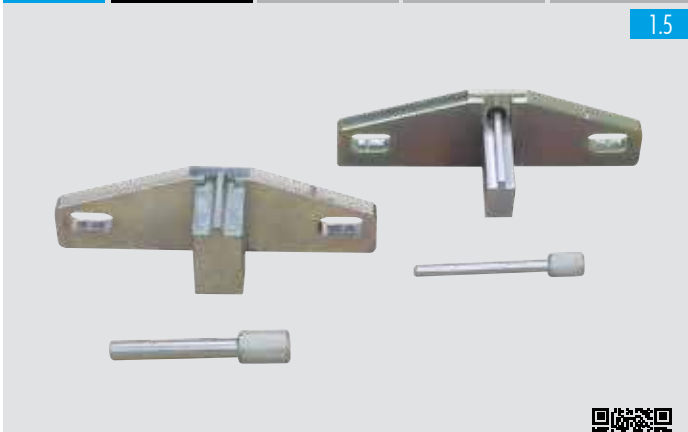

MADE IN ITALY

KIT MESSA IN FASE ADATTABILE AI MOTORI

FORD EcoSport, Focus, Focus Active, Grand Tourneo Connect, Kuga, Tourneo Connect, Transit Connect

GO CODE **873**
con 4 pz. 0,9 Kg

Codice motore: ZTDA; BEGA; Z2GA; Z2JA; ZTGA; ZTJA; ZTJB; ZTJC

Per ulteriori applicazioni consultare il **THE TOOLFINDER™**