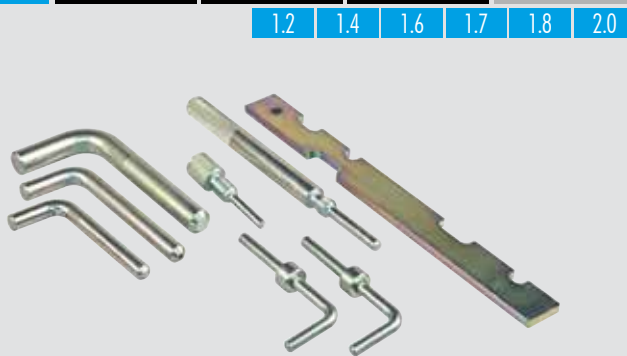

G FORD MAZDA FCA

MADE IN ITALY

KIT MESSA IN FASE ADATTABILE AI MOTORI

FORD C-MAX, Escort, Fiesta, Focus, Focus C-MAX, Fusion, Mondeo, Orion
MAZDA 121, 2
FIAT Ulysse
LANCIA Phedra

GO CODE **734**
con 8 pz. 0,8 Kg

Codice motore: RFN; DHB; DHC; DHD; DHE; DHF; DHG; F8JA; F8JB; FUJA; FUJB; M7JA; M7JB; FHE; FXDA/C; FXDB/D; FXJA; FXJB; FYJB; HWDA; DHA; L1G; L1T; L1V; FYDB/D; L1E; L1H; L1K; RKC; RQB; FYJA; RTJ; RVA; RDB; RQC; FYDH; RDA; FYDA/C; FHA

Per ulteriori applicazioni consultare il **THETOOLFINDER™**